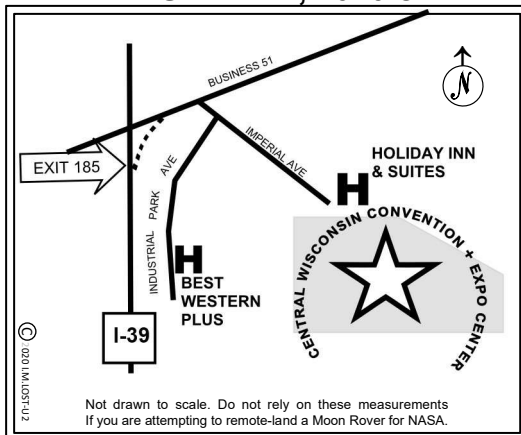

#### ROOM PRICING

\_\_\_\_\_ 2 Queen Beds \$99.00 plus 13.5% tax

\_\_\_\_\_ 1 King Bed \$109.00 plus 13.5% tax

Check In Date \_\_\_/\_\_\_/\_\_\_ Check Out Date \_\_\_/\_\_\_/\_\_\_

**PHONE RESERVATIONS ARE STRONGLY ENCOURAGED – both hotels have a limited number of rooms.  
RESERVATION CUT-OFF DATE IS MAY 22, 2020 OR WHEN CAPACITY IS REACHED.**

- ★ Alternate hotel (Best Western Plus) is only ½ mile from Convention Center.
- ★ All facilities are at Exit 185 off I-39, and South of Business 51 East.
- ★ All Meetings and Convention Meals will take place in the Convention Center.